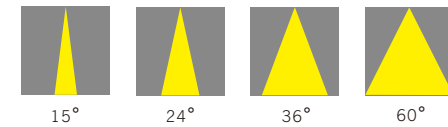

Notes:

*For other options special request, please contact us.
For the most updated product information, please go to our website.