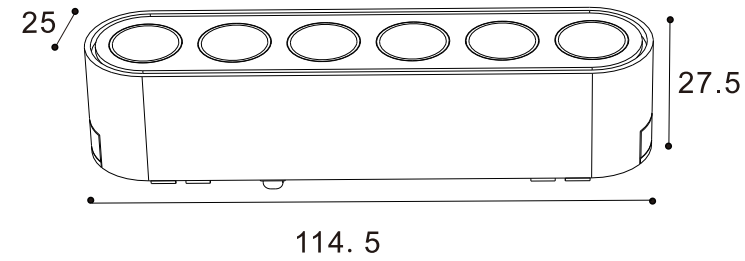

Beam angle

120°

Notes:

*For other options special request, please contact us.
 For the most updated product information, please go to our website.

UT25-Cyclops

Product Code	Watt	>CRI	Voltage	LUMEN	Product Size	Finish	CCT	System Options
UT25-GLR6	6W	Ra90	40-48V	508lm	114.5x27.5x25	<input checked="" type="checkbox"/> BK <input type="checkbox"/> WH	3000K 3500K 4000K 5000K 2700-6000K	No Dim, Bluetooth, Zigbee,