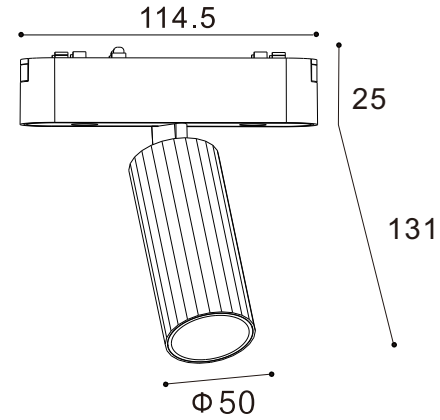

UT25-Hydra 轨道 系列

Product Code	Watt	>CRI	Voltage	LUMEN	Product Size	Finish	CCT	System Options
UT25-HD-12W	12W	Ra90	40-48V	860lm	Φ50x156x114.5	☒ BK ☐ WH	3000K 3500K 4000K 5000K 2700-6000K	No Dim, Bluetooth, Zigbee,

Beam angle

Notes:

*For other options special request, please contact us.
For the most updated product information, please go to our website.