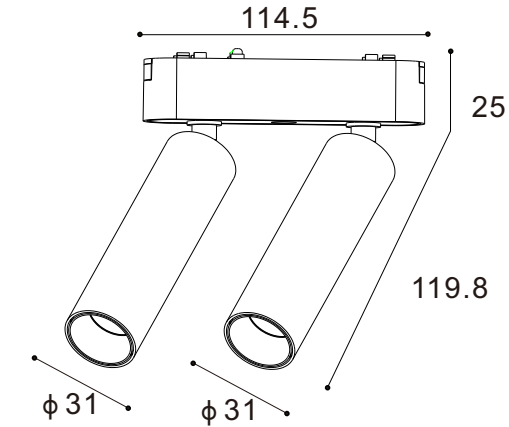

Beam angle

Notes:

*For other options special request, please contact us.
 For the most updated product information, please go to our website.

UT25-Agusta

Product Code	Watt	>CRI	Voltage	LUMEN	Product Size	Finish	色温 CCT	System Options
Ut25-SL-7W*2	7W*2	Ra90	40-48V	560lm*2	Φ31x144.8x114.5	<input checked="" type="checkbox"/> BK <input type="checkbox"/> WH	3000K 3500K 4000K 5000K 2700-6000K	No Dim, Bluetooth, Zigbee,