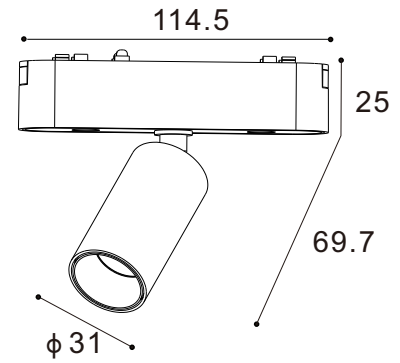

Beam angle

Notes:
 *For other options special request, please contact us.
 For the most updated product information, please go to our website.

UT25-Agusta

Product Code	Watt	>CRI	Voltage	LUMEN	Product Size	Finish	CCT	System Options
UT25-SL-5W	5W	Ra90	40-48V	380lm	Φ31x94.7x114.5	■ BK □ WH	3000K 3500K 4000K 5000K 2700-6000K	No Dim, Bluetooth, Zigbee,