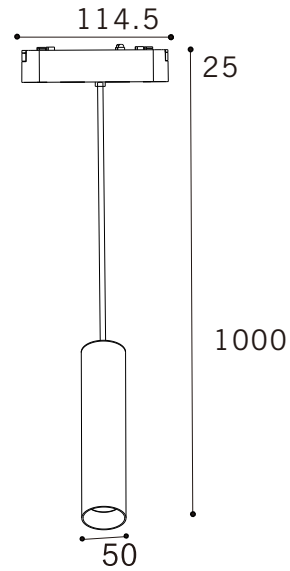

Beam angle

Notes:

*For other options special request, please contact us.
For the most updated product information, please go to our website.

UT25-Spider

Product Code	Watt	>CRI	Voltage	LUMEN	Product Size	Finish	CCT	System Options
UT25-FM-9W	9W	Ra90	40-48V	720lm	Φ 50x500x147	<input checked="" type="checkbox"/> BK <input type="checkbox"/> WH	3000K 3500K 4000K 5000K 2700-6000K	No Dim, Bluetooth, Zigbee,

Beam angle

Notes:

*For other options special request, please contact us.
 For the most updated product information, please go to our website.

UT25

Product Code	Product Size	Rotation angle	Finish
UT25-AGR6	114.5x47.6x25	0-90°	■ BK □ WH

UT25

Product Code	Product Size	Rotation angle	Finish
UT25-AGR12	222x47.6x25	0-90°	<input checked="" type="checkbox"/> BK <input type="checkbox"/> WH

The click in and press button installation way, without tools or additional manual operations the lighting fixtures installation remains easy and immediate as if magnets were there.