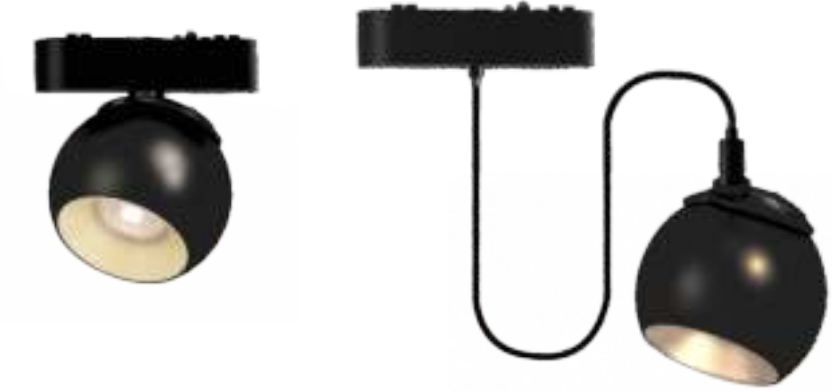

Beam angle

Notes:

*For other options special request, please contact us.
For the most updated product information, please go to our website.

UT25-Marlboro

Product Code	Watt	>CRI	Voltage	LUMEN	Product Size	Finish	CCT	System Options
UT25-MBO-A	12W	Ra90	40-48V	860lm	Φ100x118x114.5	■ BK	3000K	No Dim,
UT25-MBO-B	12W	Ra90	40-48V	860lm	Φ100x1025x114.5	□ WH	3500K 4000K 5000K 2700-6000K	Bluetooth, Zigbee,