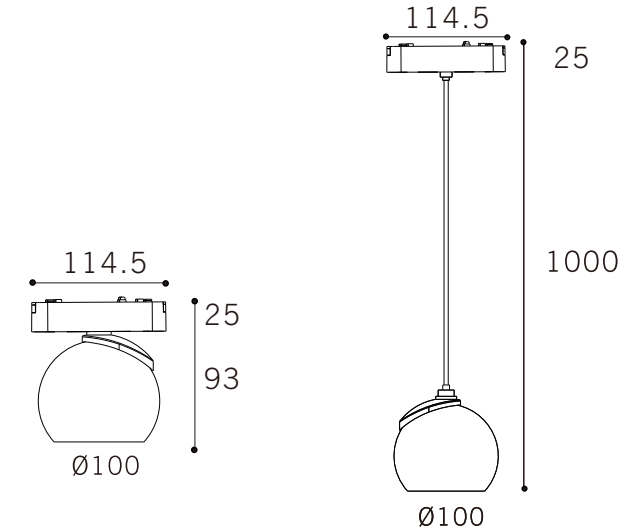

Beam angle

Notes:

*For other options special request, please contact us.
For the most updated product information, please go to our website.

UT25-Marlboro

Product Code	Watt	>CRI	Voltage	LUMEN	Product Size	Finish	CCT	System Options
UT25-MBO-A	12W	Ra90	40-48V	860lm	Φ100x118x114.5	■ BK	3000K	No Dim,
UT25-MBO-B	12W	Ra90	40-48V	860lm	Φ100x1025x114.5	□ WH	3500K 4000K 5000K 2700-6000K	Bluetooth, Zigbee,

Beam angle

Notes:

*For other options special request, please contact us.
 For the most updated product information, please go to our website.

UT25

Product Code	Product Size	Rotation angle	Finish
UT25-AGR6	114.5x47.6x25	0-90°	■ BK □ WH

UT25

Product Code	Product Size	Rotation angle	Finish
UT25-AGR12	222x47.6x25	0-90°	<input checked="" type="checkbox"/> BK <input type="checkbox"/> WH

The click in and press button installation way, without tools or additional manual operations the lighting fixtures installation remains easy and immediate as if magnets were there.