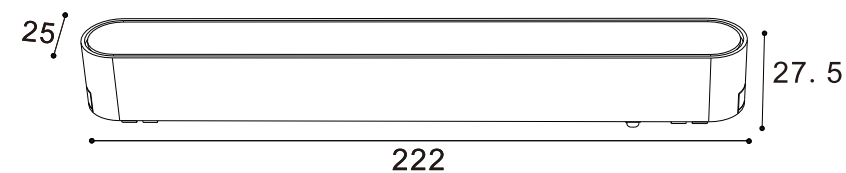

Beam angle

36°

Notes:

*For other options special request, please contact us.
 For the most updated product information, please go to our website.

UT25-Spiders

Product Code	Watt	>CRI	Voltage	LUMEN	Product Size	Finish	CCT	System Options
UT25-AGR6	6W	Ra90	40-48V	279lm	114.5x27.5x25	<input checked="" type="checkbox"/> BK <input type="checkbox"/> WH	3000K 3500K 4000K 5000K 2700-6000K	No Dim, Bluetooth, Zigbee,

Beam angle

60°

Notes:

*For other options special request, please contact us.
 For the most updated product information, please go to our website.

UT25-Ultron

Product Code	Watt	>CRI	Voltage	LUMEN	Product Size	Finish	CCT	System Options
UT25-FLR12	12W	Ra90	40-48V	1054lm	222x27.5x25	<input checked="" type="checkbox"/> BK <input type="checkbox"/> WH	3000K 3500K 4000K 5000K 2700-6000K	No Dim, Bluetooth, Zigbee,

Beam angle

120°

Notes:

*For other options special request, please contact us.
 For the most updated product information, please go to our website.

UT25-Cyclops

Product Code	Watt	>CRI	Voltage	LUMEN	Product Size	Finish	CCT	System Options
UT25-GLR12	12W	Ra90	40-48V	1068lm	222x27.5x25	<input checked="" type="checkbox"/> BK <input type="checkbox"/> WH	3000K 3500K 4000K 5000K 2700-6000K	No Dim, Bluetooth, Zigbee,