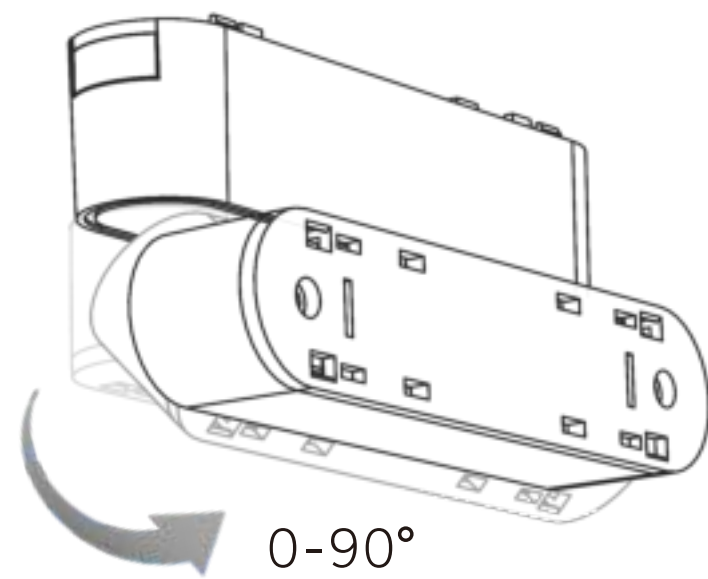

Beam angle

Notes:

*For other options special request, please contact us.
 For the most updated product information, please go to our website.

UT25

Product Code	Product Size	Rotation angle	Finish
UT25-AGR6	114.5x47.6x25	0-90°	■ BK □ WH