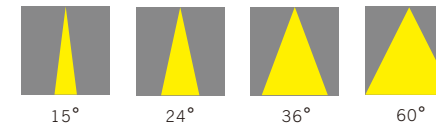

Notes:

*For other options special request, please contact us.
For the most updated product information, please go to our website.