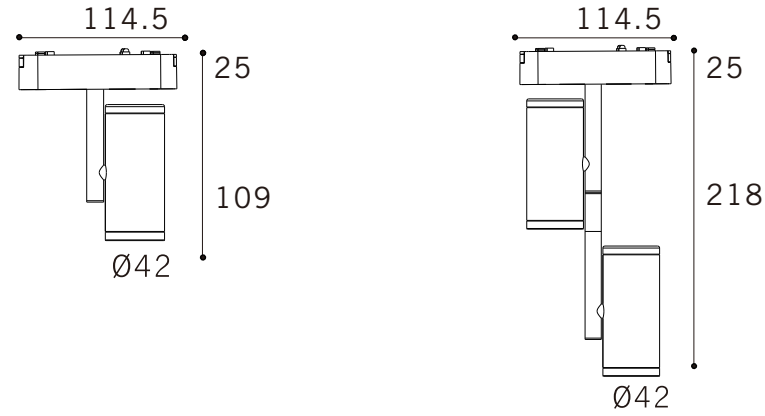

Beam angle

Notes:

*For other options special request, please contact us.
 For the most updated product information, please go to our website.

UT25-Pista

Product Code	Watt	>CRI	Voltage	LUMEN	Product Size	Finish	CCT	System Options
UT25-PST-8W	8W	Ra90	40-48V	640lm	Φ42x134x114.5	■ BK	3000K	No Dim,
UT25-PSTB-8W*2	8W*2	Ra90	40-48V	640lm*2	Φ42x243x114.5	□ WH	3500K 4000K 5000K 2700-6000K	Bluetooth, Zigbee,