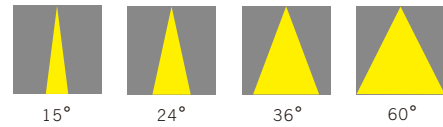

Product Code	Watt	>CRI	Voltage	LUMEN	Product Size	Finish	CCT	System Options
UT25-SL-5W	5W	Ra90	40-48V	380lm	Φ31x94.7x114.5	■ BK □ WH	3000K 3500K 4000K 5000K 2700-6000K	No Dim, Bluetooth, Zigbee,

Beam angle

Notes:

*For other options special request, please contact us.
For the most updated product information, please go to our website.