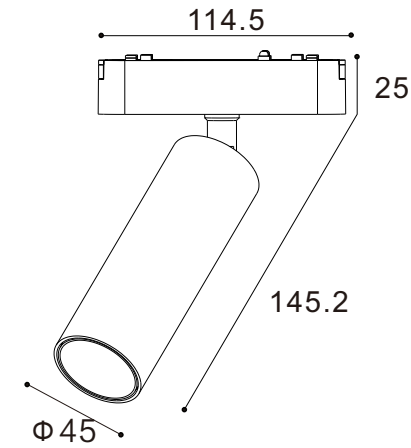

Beam angle

Notes:

*For other options special request, please contact us.
 For the most updated product information, please go to our website.

UT25-Agusta

Product Code	Watt	>CRI	Voltage	LUMEN	Product Size	Finish	色温 CCT	System Options
UT25-SL-15W	15W	Ra90	40-48V	1280lm	Φ45x170.2x114.5	<input checked="" type="checkbox"/> BK <input type="checkbox"/> WH	3000K 3500K 4000K 5000K 2700-6000K	No Dim, Bluetooth, Zigbee,