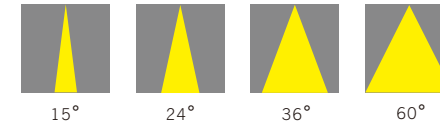

Notes:

*For other options special request, please contact us.
For the most updated product information, please go to our website.