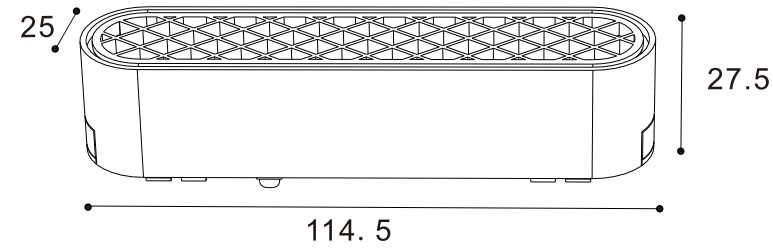

Beam angle

120°

Notes:

*For other options special request, please contact us.
 For the most updated product information, please go to our website.

UT25-Cyclops

Product Code	Watt	>CRI	Voltage	LUMEN	Product Size	Finish	CCT	System Options
UT25-GLR6	6W	Ra90	40-48V	508lm	114.5x27.5x25	<input checked="" type="checkbox"/> BK <input type="checkbox"/> WH	3000K 3500K 4000K 5000K 2700-6000K	No Dim, Bluetooth, Zigbee,

Beam angle

36°

Notes:

*For other options special request, please contact us.
 For the most updated product information, please go to our website.

UT25-Spiders

Product Code	Watt	>CRI	Voltage	LUMEN	Product Size	Finish	CCT	System Options
UT25-AGR6	6W	Ra90	40-48V	279lm	114.5x27.5x25	<input checked="" type="checkbox"/> BK <input type="checkbox"/> WH	3000K 3500K 4000K 5000K 2700-6000K	No Dim, Bluetooth, Zigbee,