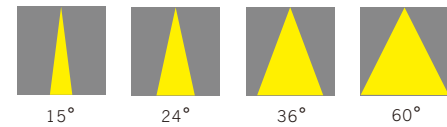

Notes:

*For other options special request, please contact us.
For the most updated product information, please go to our website.