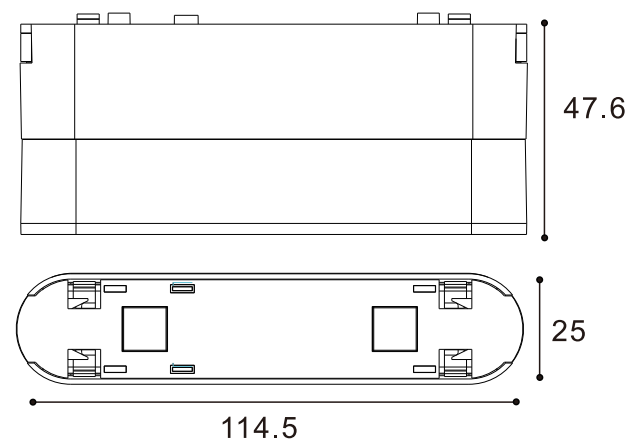

Beam angle

Notes:

*For other options special request, please contact us.
 For the most updated product information, please go to our website.

UT25

Product Code	Product Size	Rotation angle	Finish
UT25-AGR6	114.5x47.6x25	0-90°	■ BK □ WH

UT25

Product Code	Product Size	Rotation angle	Finish
UT25-AGR12	222x47.6x25	0-90°	<input checked="" type="checkbox"/> BK <input type="checkbox"/> WH

The click in and press button installation way, without tools or additional manual operations the lighting fixtures installation remains easy and immediate as if magnets were there.