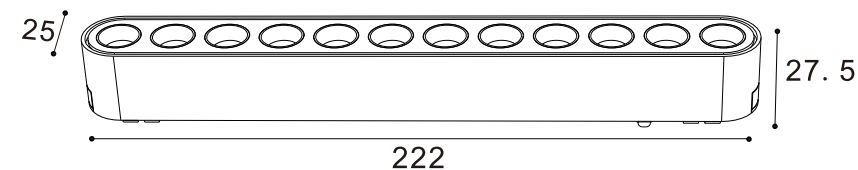

Beam angle

120°

Notes:

*For other options special request, please contact us.
 For the most updated product information, please go to our website.

UT25-Cyclops

Product Code	Watt	>CRI	Voltage	LUMEN	Product Size	Finish	CCT	System Options
UT25-GLR12	12W	Ra90	40-48V	1068lm	222x27.5x25	<input checked="" type="checkbox"/> BK <input type="checkbox"/> WH	3000K 3500K 4000K 5000K 2700-6000K	No Dim, Bluetooth, Zigbee,