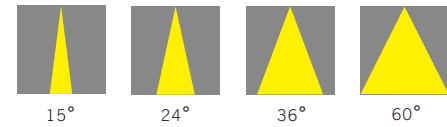

Notes:

*For other options special request, please contact us.
For the most updated product information, please go to our website.