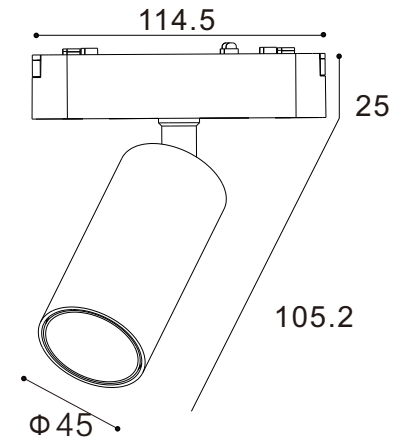

Beam angle

Notes:

*For other options special request, please contact us.
 For the most updated product information, please go to our website.

UT25-Agusta

Product Code	Watt	>CRI	Voltage	LUMEN	Product Size	Finish	色温 CCT	System Options
Ut25-SL-12W	12W	Ra90	40-48V	960lm	Φ45x130.2x114.5	<input checked="" type="checkbox"/> BK <input type="checkbox"/> WH	3000K 3500K 4000K 5000K 2700-6000K	No Dim, Bluetooth, Zigbee,