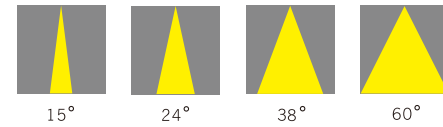

Notes:

*For other options special request, please contact us.
For the most updated product information, please go to our website.