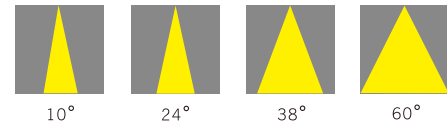

Product Code	Watt	>CRI	Voltage	LUMEN	Product Size	Finish	CCT	System Options
UT25-HD-12W	12W	Ra90	40-48V	860lm	Φ50x156x114.5	☒ BK ☐ WH	3000K 3500K 4000K 5000K 2700-6000K	No Dim, Bluetooth, Zigbee,

Beam angle

Notes:

*For other options special request, please contact us.
For the most updated product information, please go to our website.