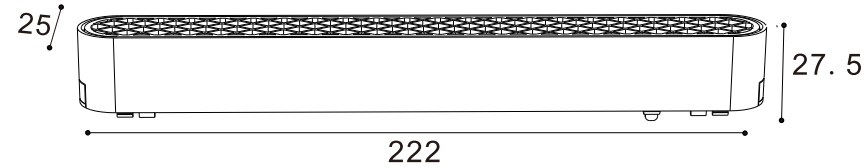

Beam angle

24°

Notes:

*For other options special request, please contact us.
 For the most updated product information, please go to our website.

UT25-Spiders

Product Code	Watt	>CRI	Voltage	LUMEN	Product Size	Finish	CCT	System Options
UT25-AGR12	12W	Ra90	40-48V	400lm	222x27.5x25	<input checked="" type="checkbox"/> BK <input type="checkbox"/> WH	3000K 3500K 4000K 5000K 2700-6000K	No Dim, Bluetooth, Zigbee,