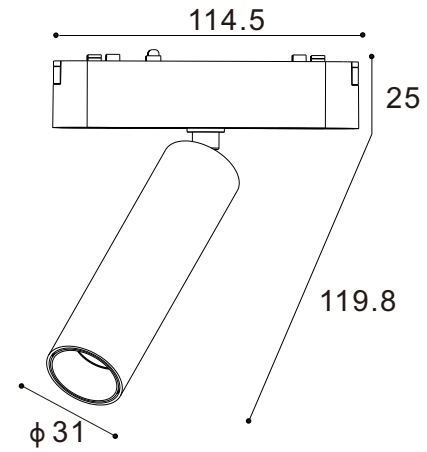

Beam angle

Notes:

*For other options special request, please contact us.
For the most updated product information, please go to our website.

UT25-Agusta

Product Code	Watt	>CRI	Voltage	LUMEN	Product Size	Finish	CCT	System Options
Ut25-SL-7W	7W	Ra90	40-48V	560lm	Φ31x144.8x114.5	<input checked="" type="checkbox"/> BK <input type="checkbox"/> WH	3000K 3500K 4000K 5000K 2700-6000K	No Dim, Bluetooth, Zigbee,