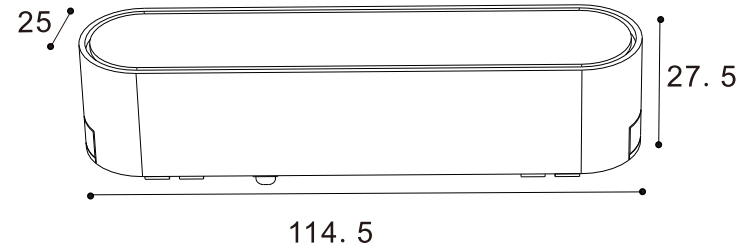

Track connections 33

UT25 Track rail-2 34

UT25-Connexion Module 35

UT25-Power Supply 36

UT25-Ultron

Product Code	Watt	>CRI	Voltage	LUMEN	Product Size	Finish	CCT	System Options
UT25-FLR6	6W	Ra90	40-48V	478lm	114.5x27.5x25	<input checked="" type="checkbox"/> BK <input type="checkbox"/> WH	3000K 3500K 4000K 5000K 2700-6000K	No Dim, Bluetooth, Zigbee,

Beam angle

120°

Notes:

*For other options special request, please contact us.
 For the most updated product information, please go to our website.

UT25-Cyclops

Product Code	Watt	>CRI	Voltage	LUMEN	Product Size	Finish	CCT	System Options
UT25-GLR6	6W	Ra90	40-48V	508lm	114.5x27.5x25	<input checked="" type="checkbox"/> BK <input type="checkbox"/> WH	3000K 3500K 4000K 5000K 2700-6000K	No Dim, Bluetooth, Zigbee,