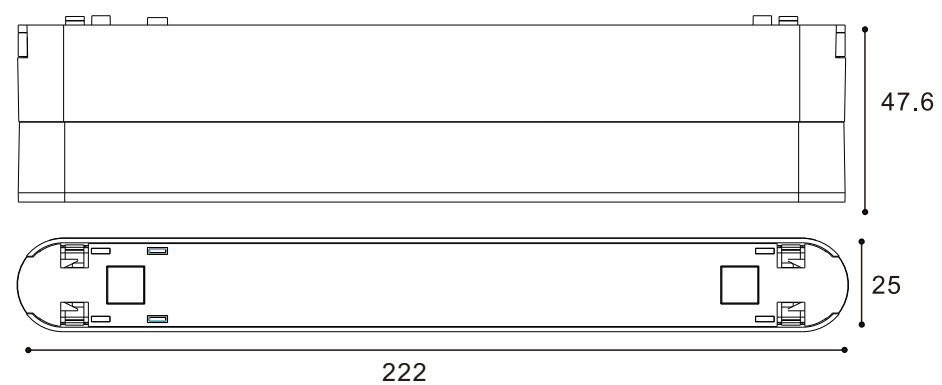

Beam angle

Notes:

*For other options special request, please contact us.
 For the most updated product information, please go to our website.

UT25

Product Code	Product Size	Rotation angle	Finish
UT25-AGR6	114.5x47.6x25	0-90°	■ BK □ WH

UT25

Product Code	Product Size	Rotation angle	Finish
UT25-AGR12	222x47.6x25	0-90°	<input checked="" type="checkbox"/> BK <input type="checkbox"/> WH

The click in and press button installation way, without tools or additional manual operations the lighting fixtures installation remains easy and immediate as if magnets were there.