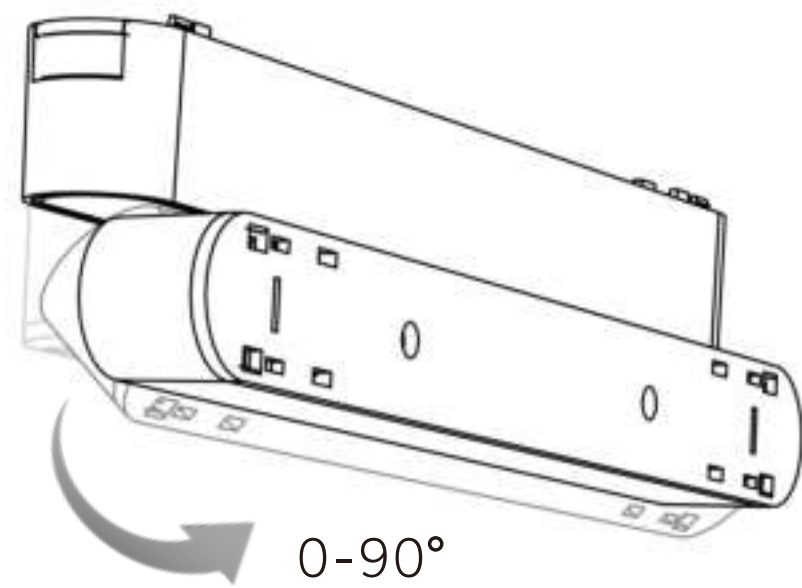

Product Code	Product Size	Rotation angle	Finish
UT25-AGR12	222x47.6x25	0-90°	☒ BK ☐ WH