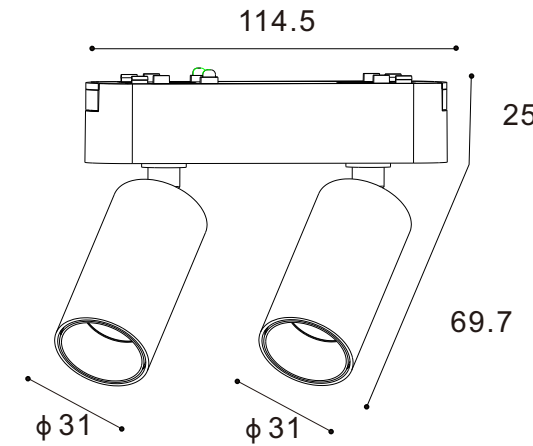

Beam angle

Notes:

*For other options special request, please contact us.
For the most updated product information, please go to our website.

UT25-Agusta

Product Code	Watt	>CRI	Voltage	LUMEN	Product Size	表面处理 Finish	色温 CCT	系统选配 System Options
Ut25-SL-5W*2	5W*2	Ra90	40-48V	380lm*2	Φ31x94.7x114.5	■ BK □ WH	3000K 3500K 4000K 5000K 2700-6000K	No Dim, Bluetooth, Zigbee,